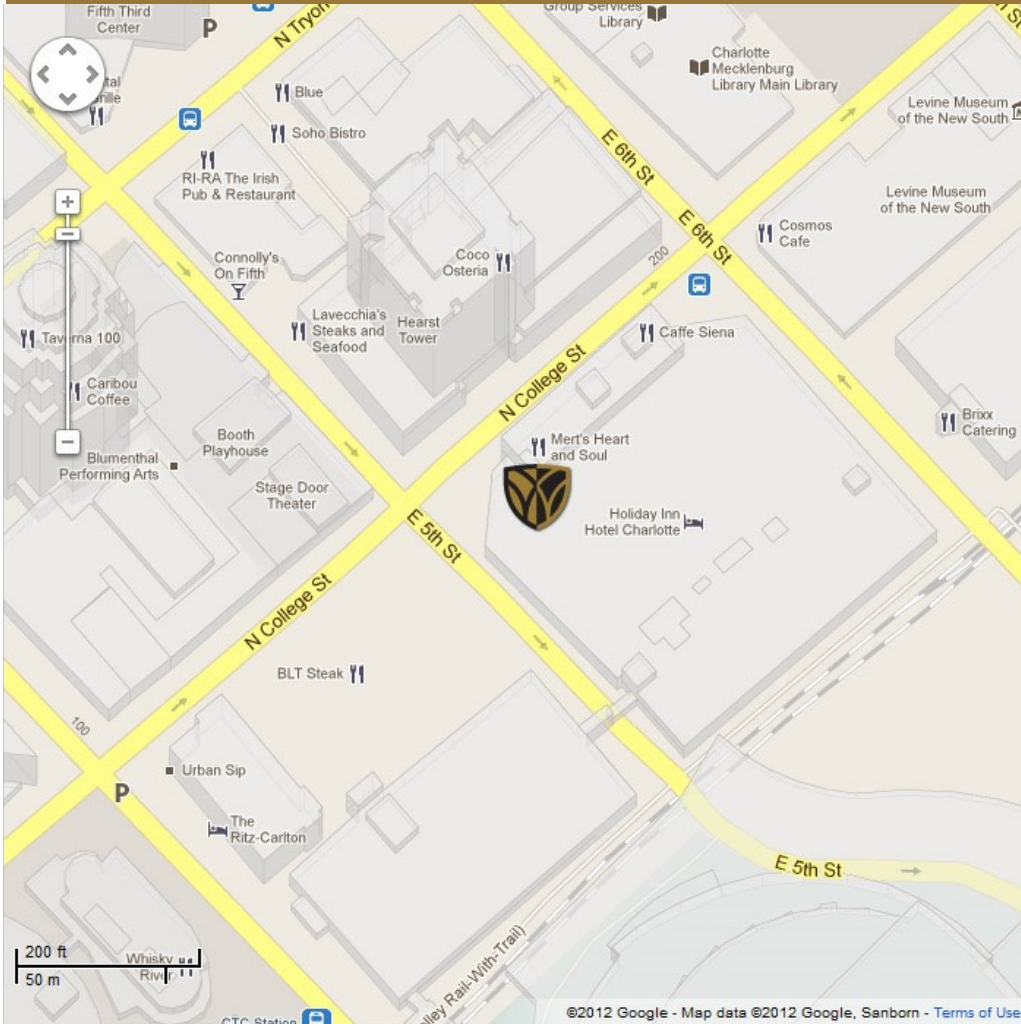

Maps & Directions

Location:

Wake Forest University
Charlotte Center
200 North College Street
Suite 150
Charlotte, NC 28202

Parking

The Wake Forest University Charlotte Center parking garage is located on 200 North College Street, Charlotte, NC 28202. You may enter the garage from either the 5th Street or 6th Street side. Please bring your parking ticket with you for validation.

Via I-77 South

Exit I-77 at exit **10-C (5th Street/Trade Street)**. Turn left onto 5th Street and follow 5th Street to the seventh traffic light which will be College Street. Turn left onto College Street and we are located on your right at 200 North College Street.

Via I-77 North

Exit I-77 at exit **10 (Trade Street)**. At the bottom of the ramp, turn right onto Trade Street. Follow Trade Street to the sixth traffic light which will be College Street. Turn left onto College Street and we are located on your right at 200 North College Street.

Via I-85

Exit I-85 at exit **38**. Follow the signs to I-77 South and follow the I-77 South directions listed above.

Light Rail Travel

CTC/Arena Station: Head northeast toward E 5th St.; turn left onto E 5th St.; and turn right onto N College St (destination will be on the right)