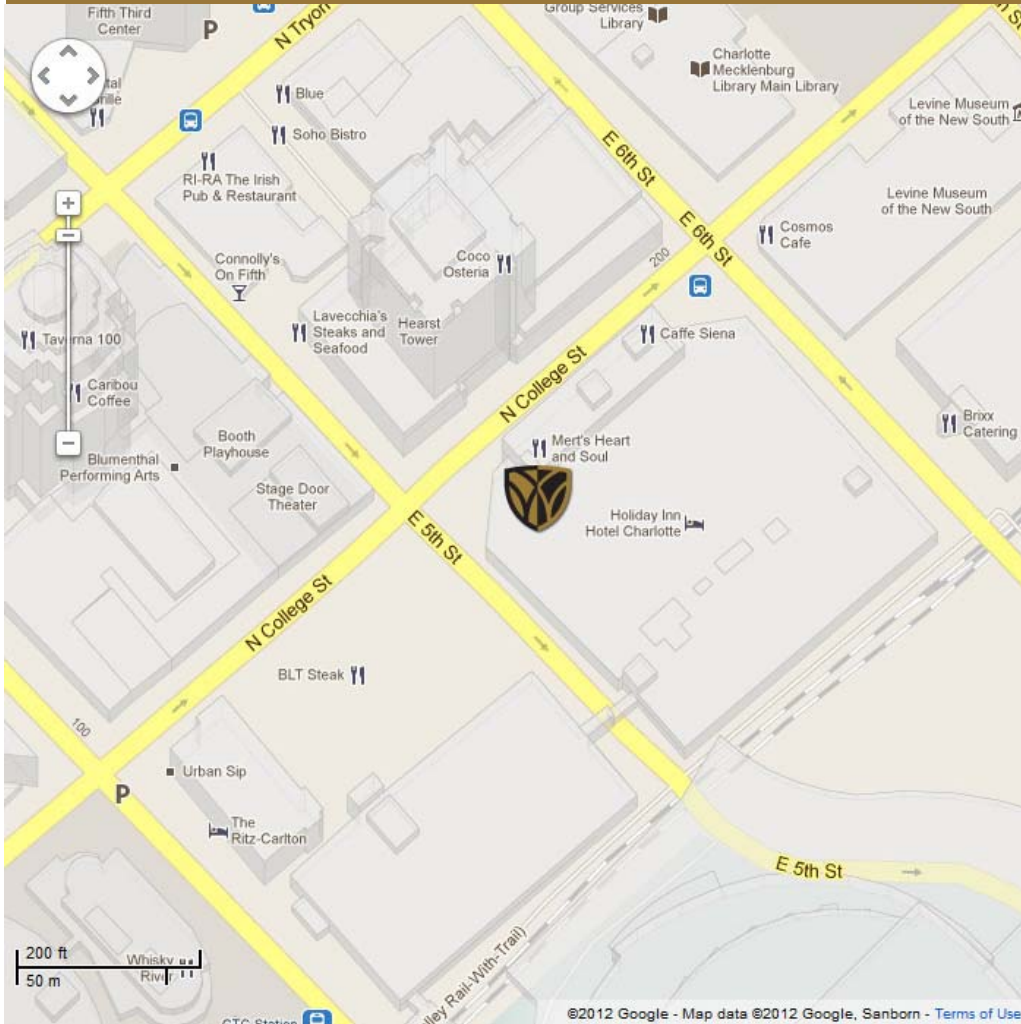

# Maps & Directions

Location:

Wake Forest University  
Charlotte Center  
200 North College Street  
Suite 150  
Charlotte, NC 28202

### Via I-77 South

Exit I-77 at exit **10-C (5th Street/Trade Street)**. Turn left onto 5th Street and follow 5th Street to the seventh traffic light which will be College Street. Turn left onto College Street and we are located on your right at 200 North College Street.

### Via I-77 North

Exit I-77 at exit **10 (Trade Street)**. At the bottom of the ramp, turn right onto Trade Street. Follow Trade Street to the sixth traffic light which will be College Street. Turn left onto College Street and we are located on your right at 200 North College Street.

### Light Rail Travel

**CTC/Arena Station:** Head northeast toward E 5th St.; turn left onto E 5th St.; and turn right onto N College St (destination will be on the right)

**7th Street Station:** Head southwest toward E 6th St.; turn right onto E 6th St.; and turn left onto N College St (destination will be on the left)